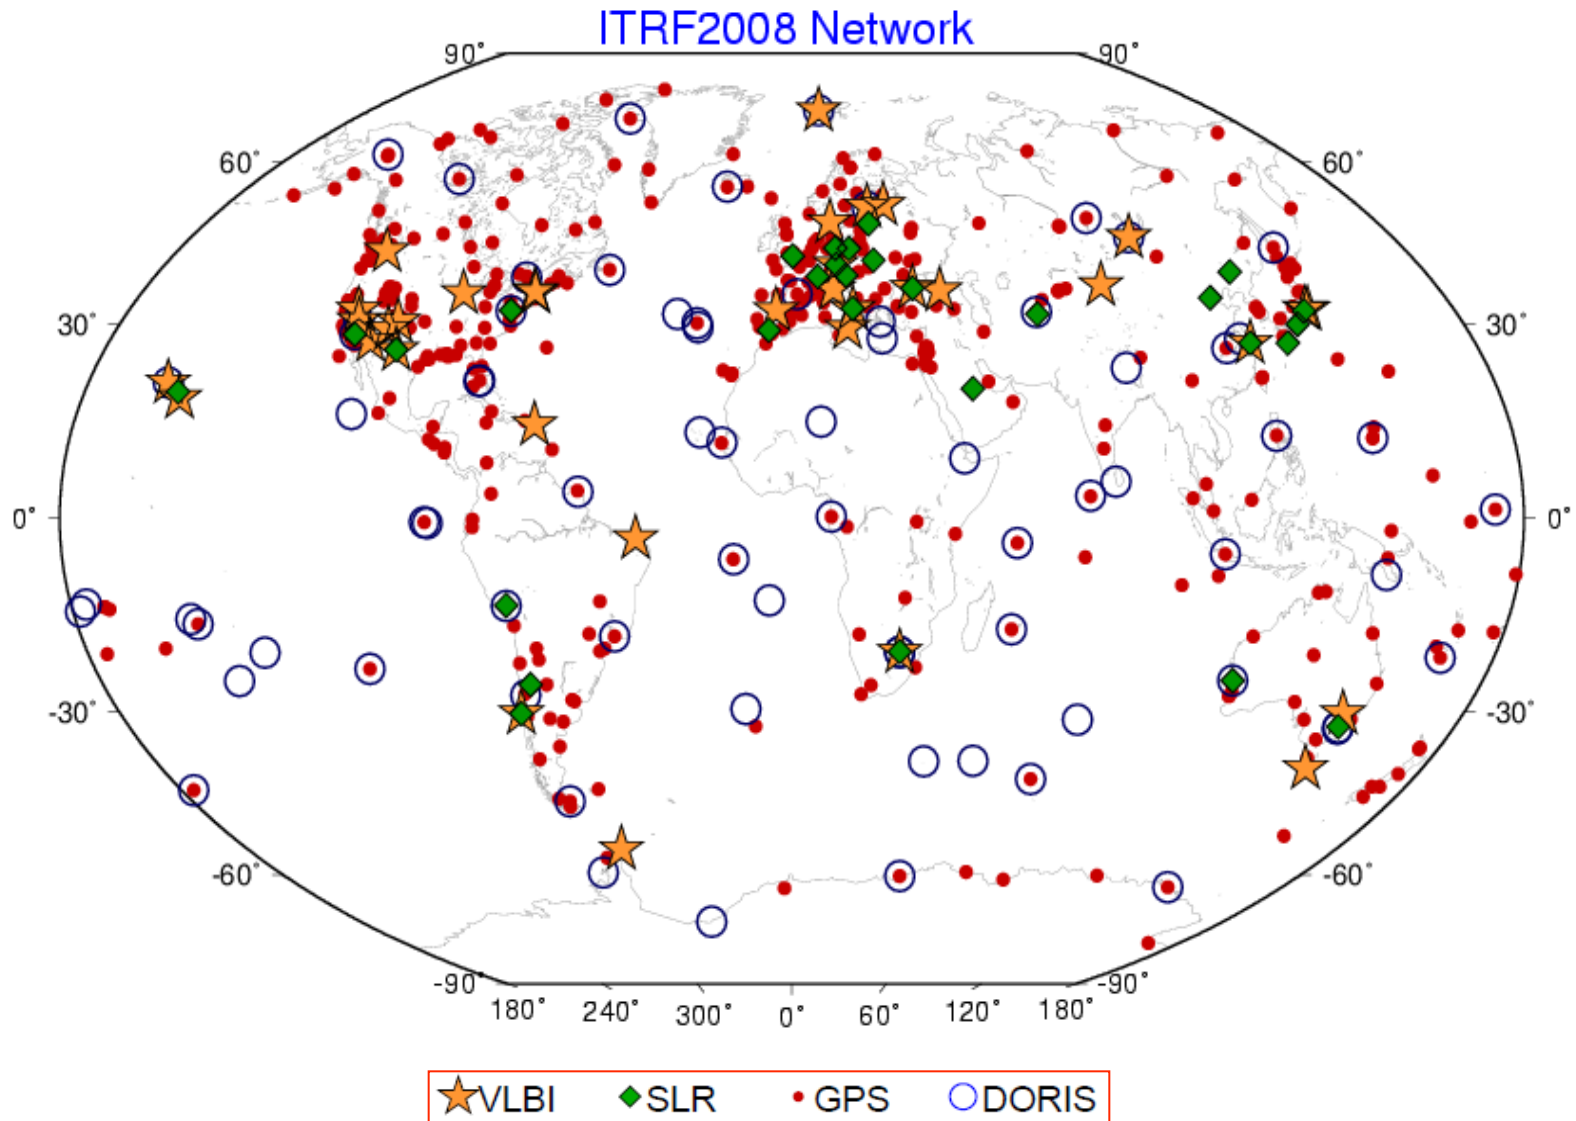

Preliminary Tie evaluation of ITRF2008

Zuheir Altamimi

ITRF2008 Network

GPS-VLBI local tie residuals at epoch 2000.0

GPS-VLBI local tie residuals at epoch 2010.0

GPS-SLR local tie residuals at epoch 2000.0

GPS-SLR local tie residuals at epoch 2010.0