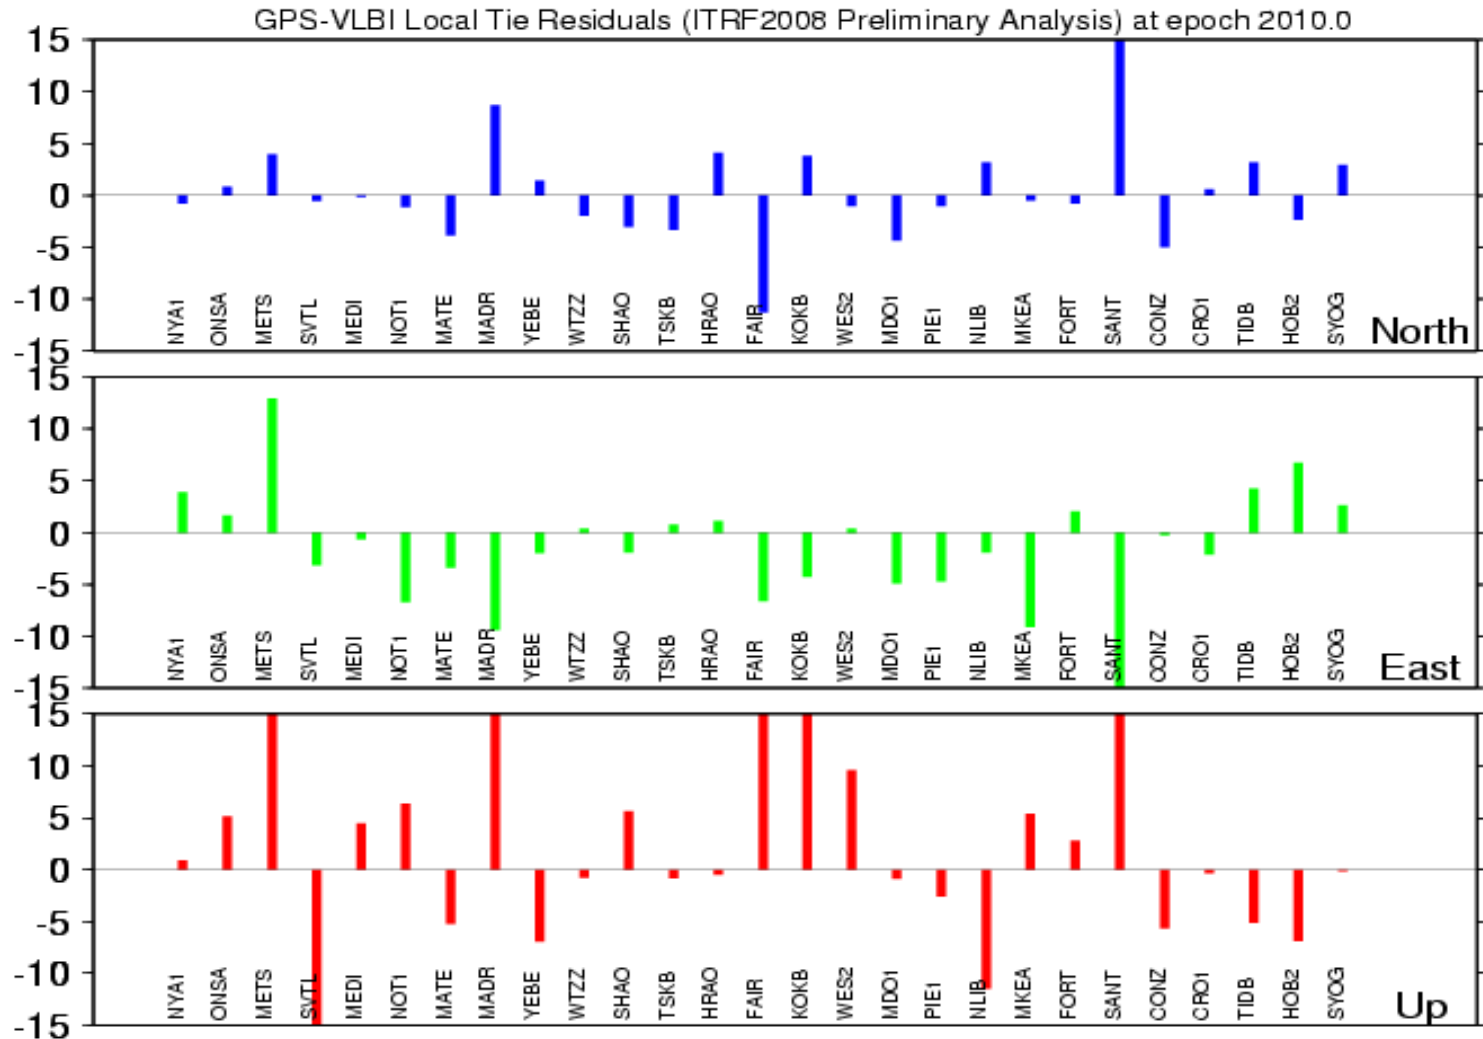

Preliminary Tie evaluation of ITRF2008

Zuheir Altamimi

ITRF2008 Network

GPS-VLBI local tie residuals at epoch 2000.0

GPS-VLBI local tie residuals at epoch 2010.0

GPS-SLR local tie residuals at epoch 2000.0

GPS-SLR local tie residuals at epoch 2010.0