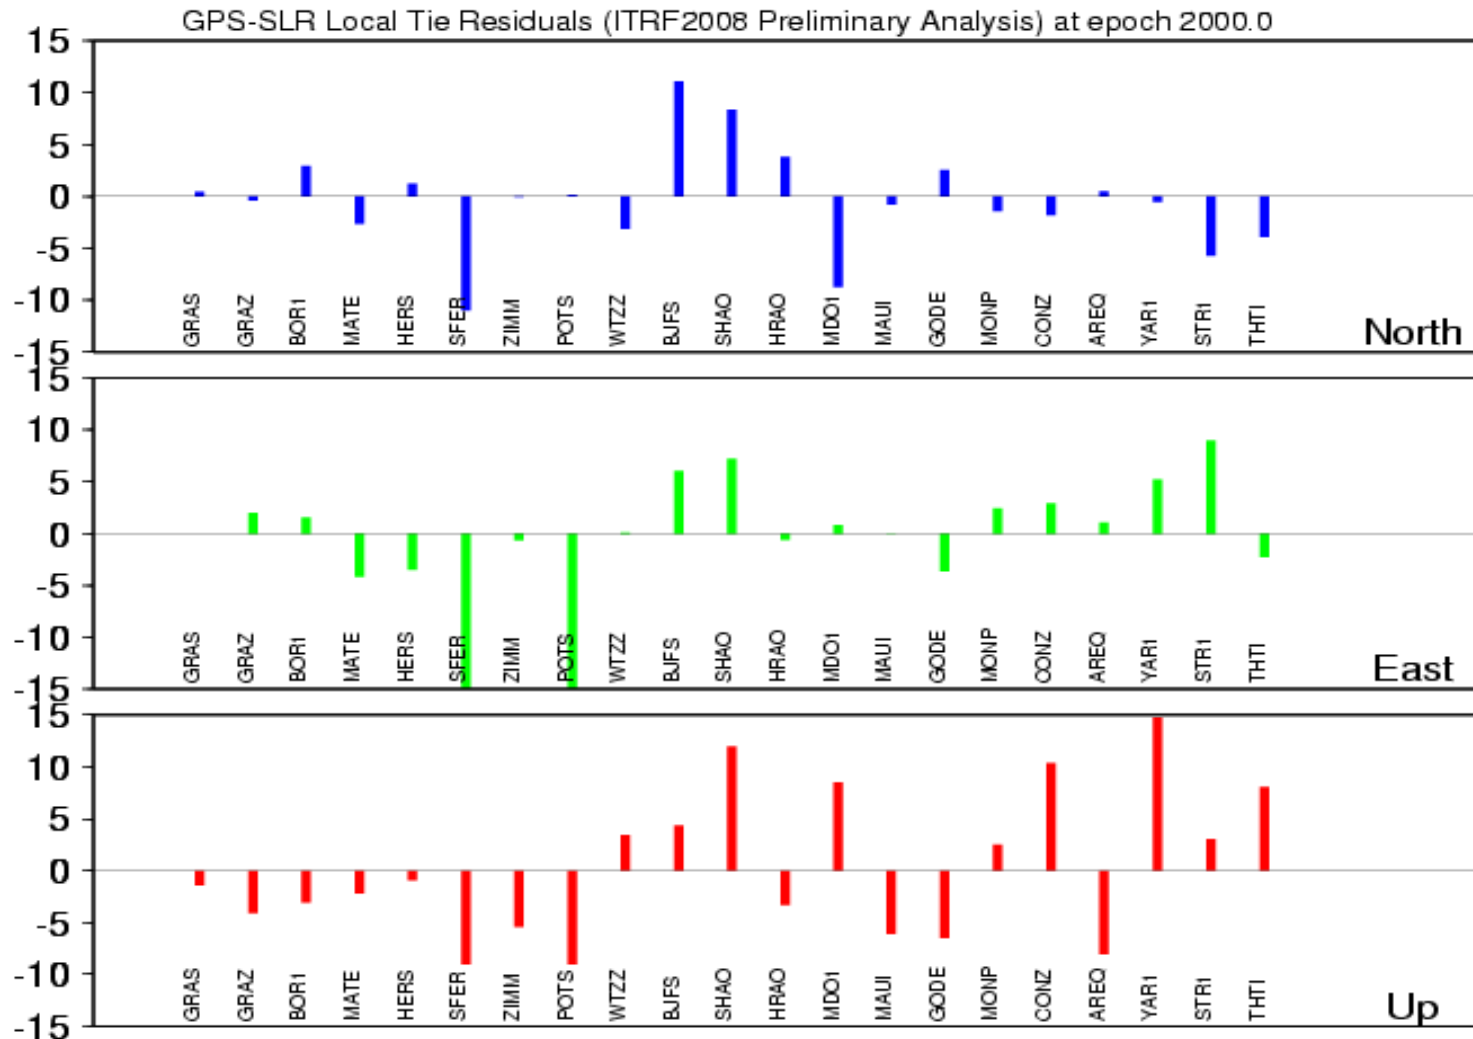

Preliminary Tie evaluation of ITRF2008

Zuheir Altamimi

ITRF2008 Network

GPS-VLBI local tie residuals at epoch 2000.0

GPS-VLBI local tie residuals at epoch 2010.0

GPS-SLR local tie residuals at epoch 2000.0

GPS-SLR local tie residuals at epoch 2010.0