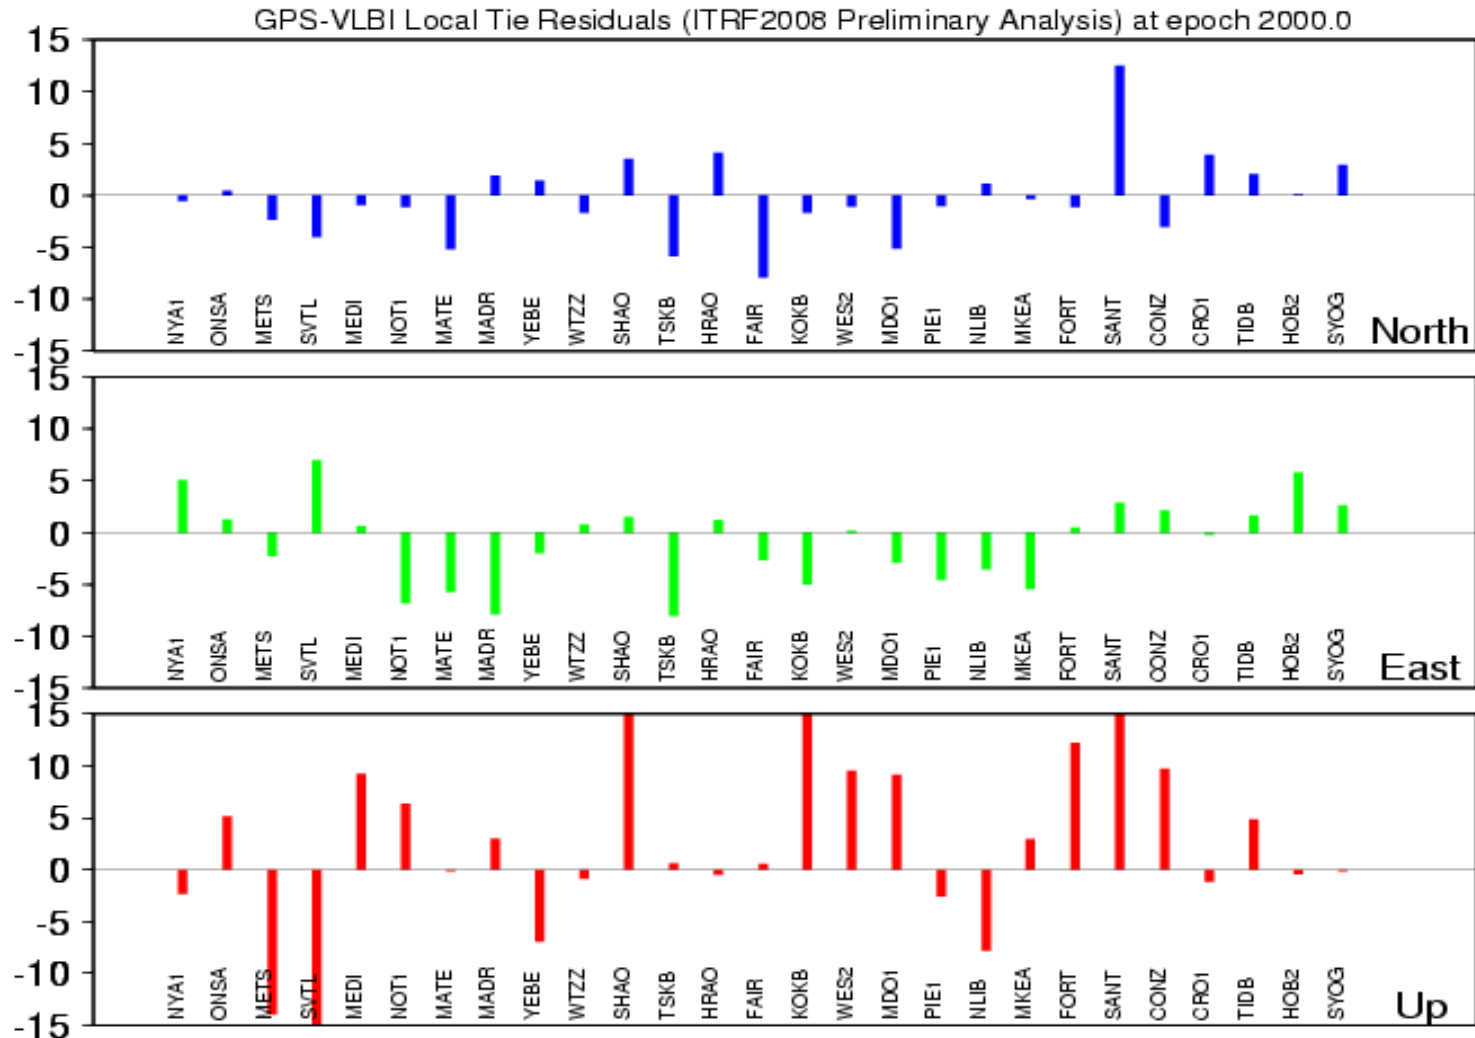

Preliminary Tie evaluation of ITRF2008

Zuheir Altamimi

ITRF2008 Network

GPS-VLBI local tie residuals at epoch 2000.0

GPS-VLBI local tie residuals at epoch 2010.0

GPS-SLR local tie residuals at epoch 2000.0

GPS-SLR local tie residuals at epoch 2010.0